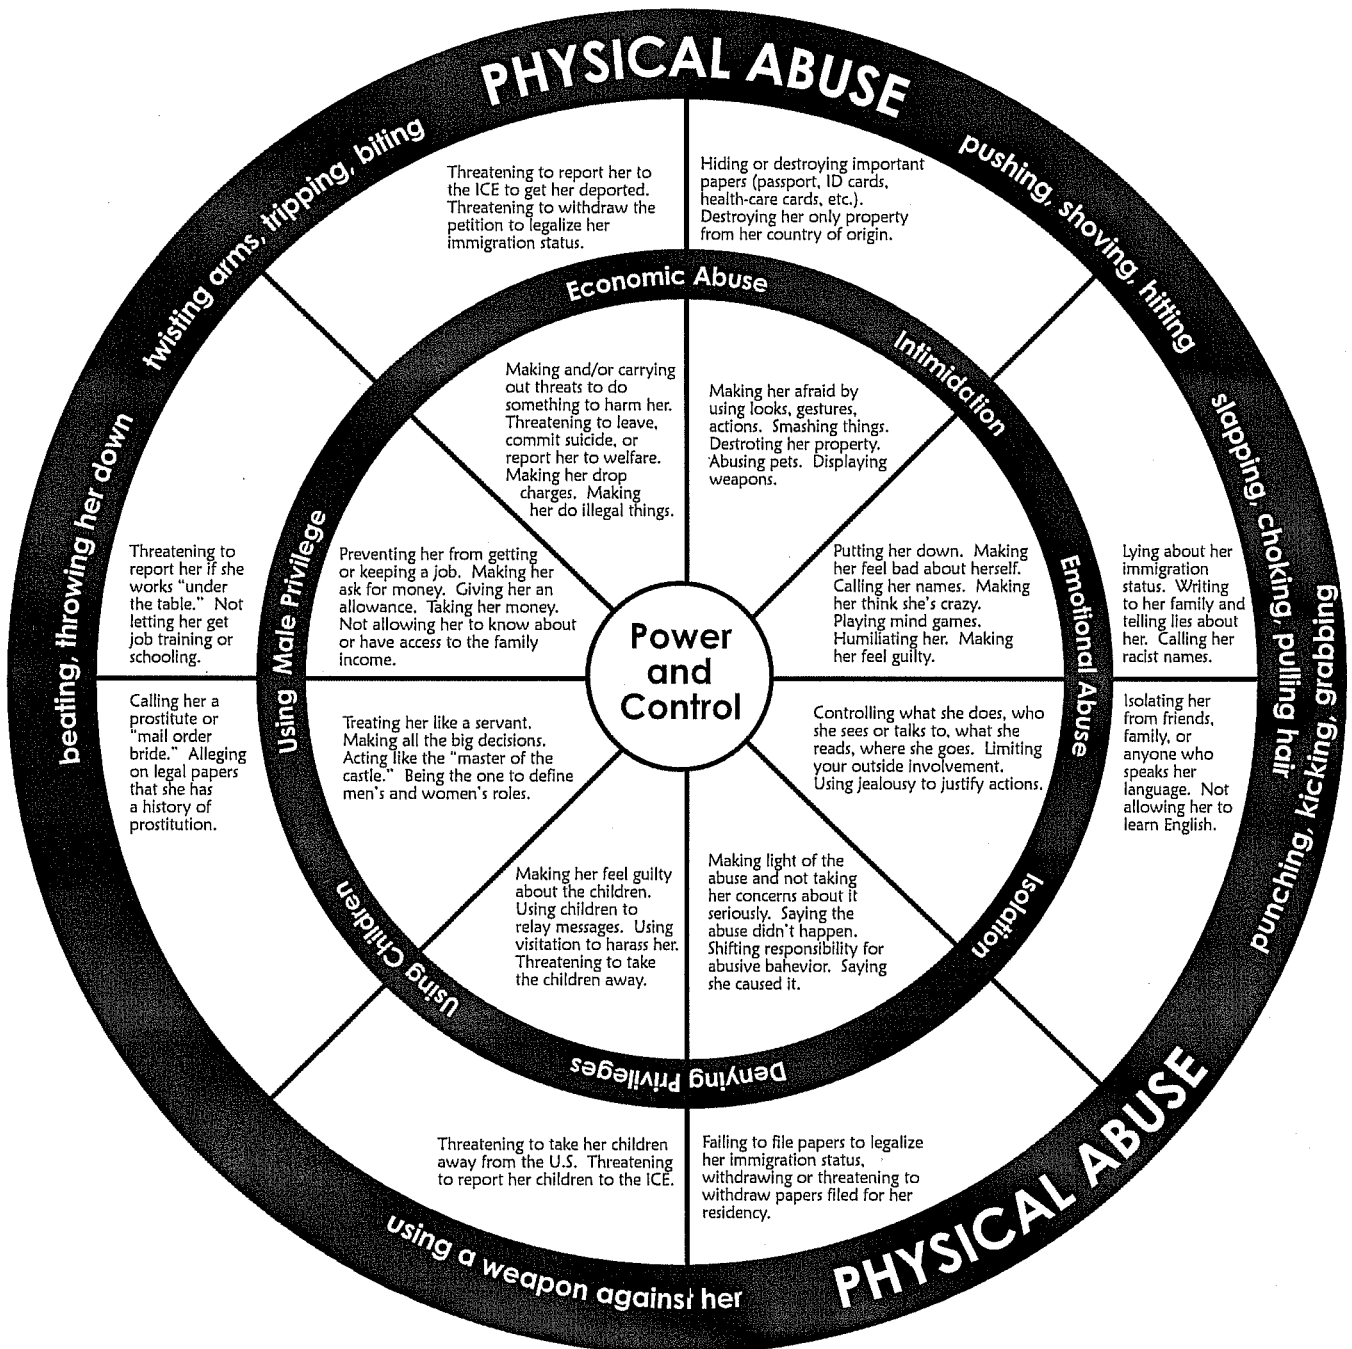

IMMIGRANT POWER AND CONTROL WHEEL

Produced and distributed by:

Adapted from original wheel by:
 Domestic Abuse Intervention Project
 202 East Superior Street
 Duluth, MN 55802
 218.722.4134

NATIONAL CENTER
 on Domestic and Sexual Violence
training • consulting • advocacy
 4612 Shoal Creek Blvd. • Austin, Texas 78756
 512.407.9020 (phone and fax) • www.ncdsv.org